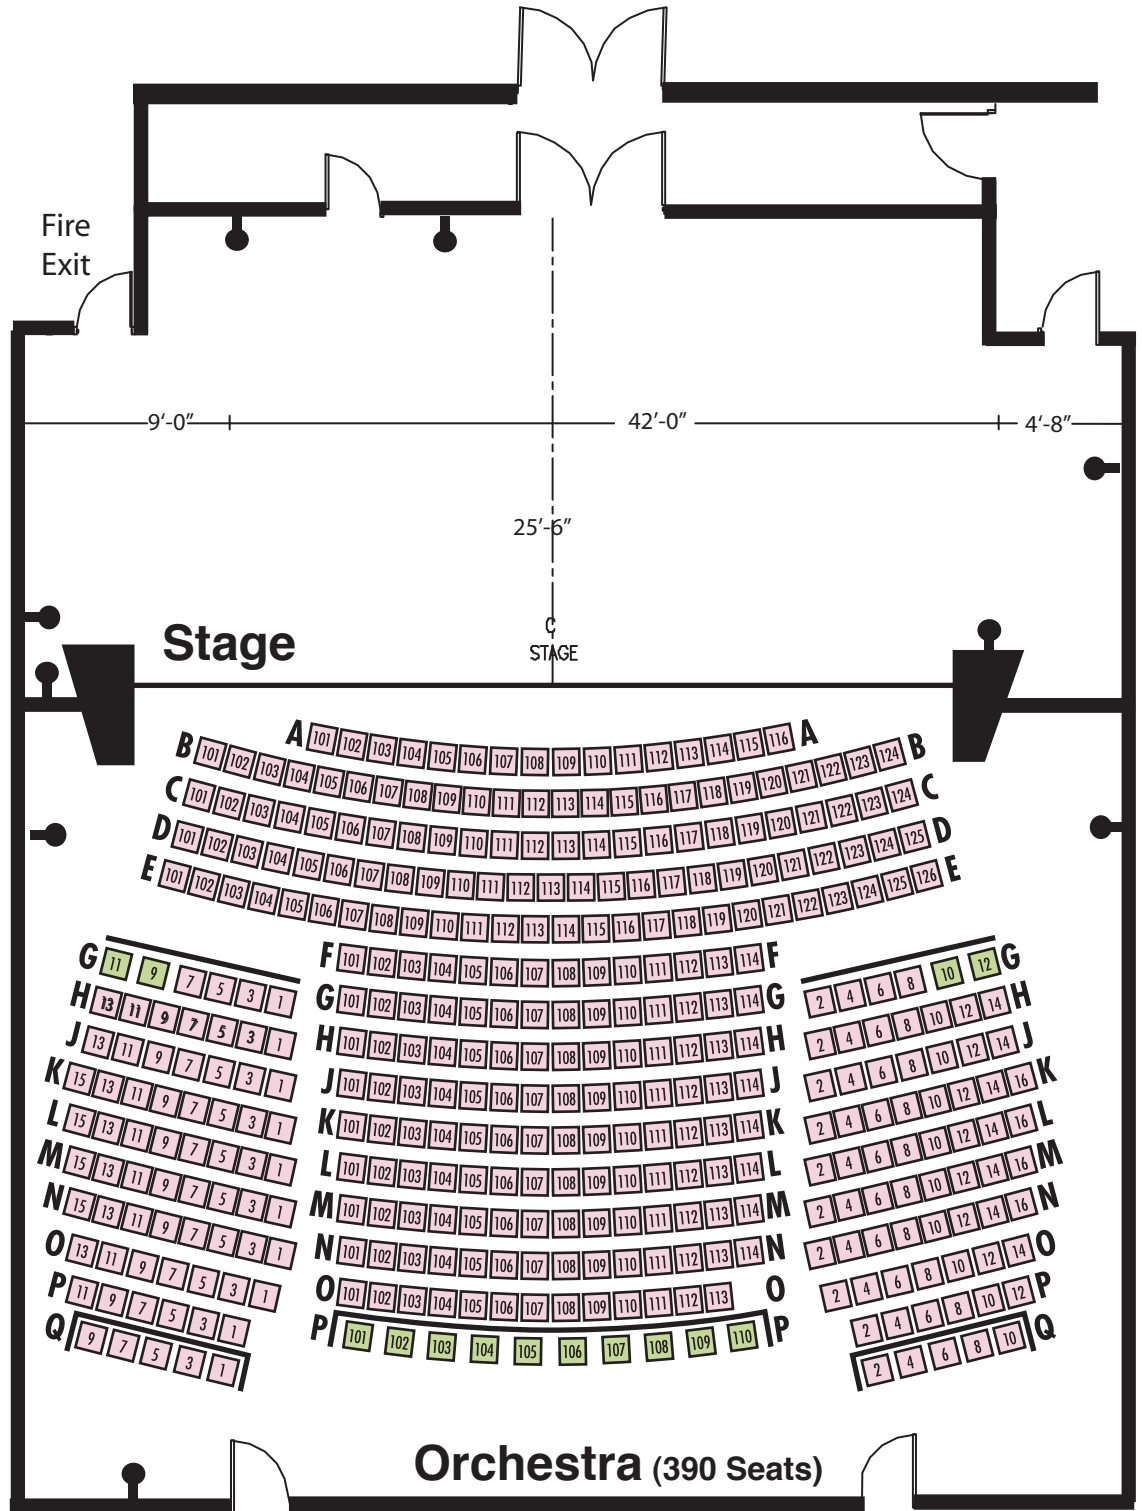

SPECIAL EVENTS

STAGE THREE

WHEELCHAIR ACCESSIBLE

Outlet