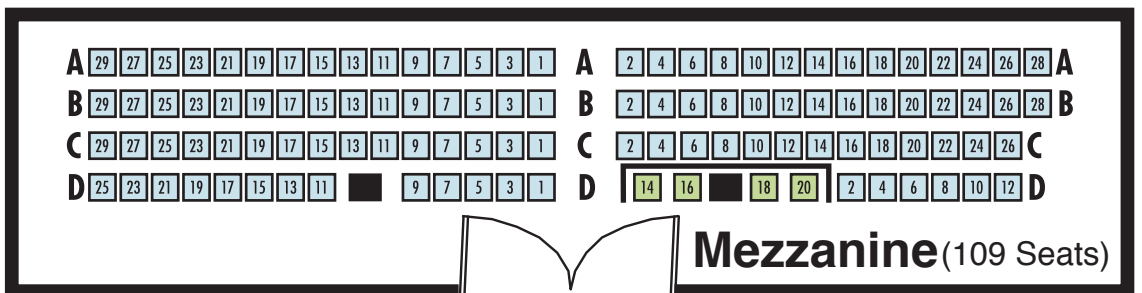

SPECIAL EVENTS

STAGE THREE

WHEELCHAIR ACCESSIBLE

Outlet