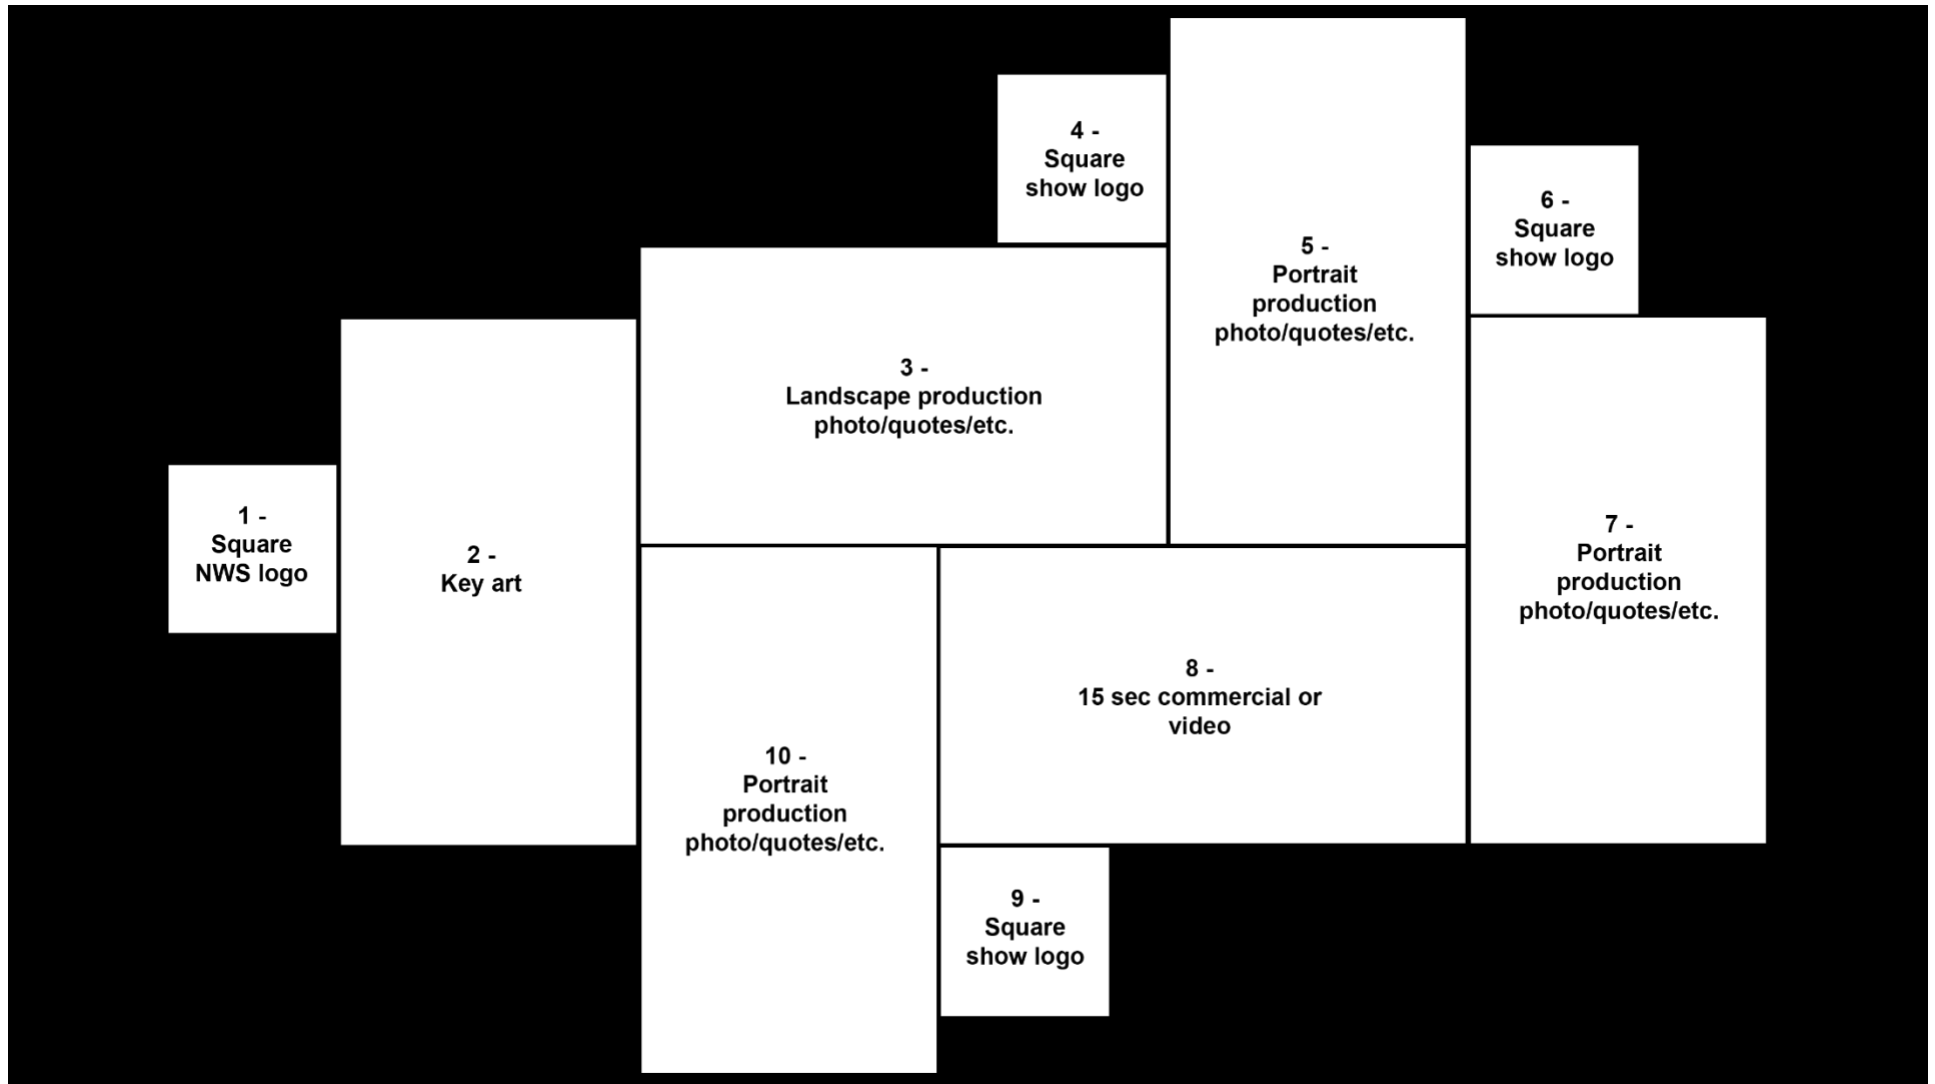

DIGITAL THEATER SIGNAGE SPECS – MOSAIC EXAMPLE