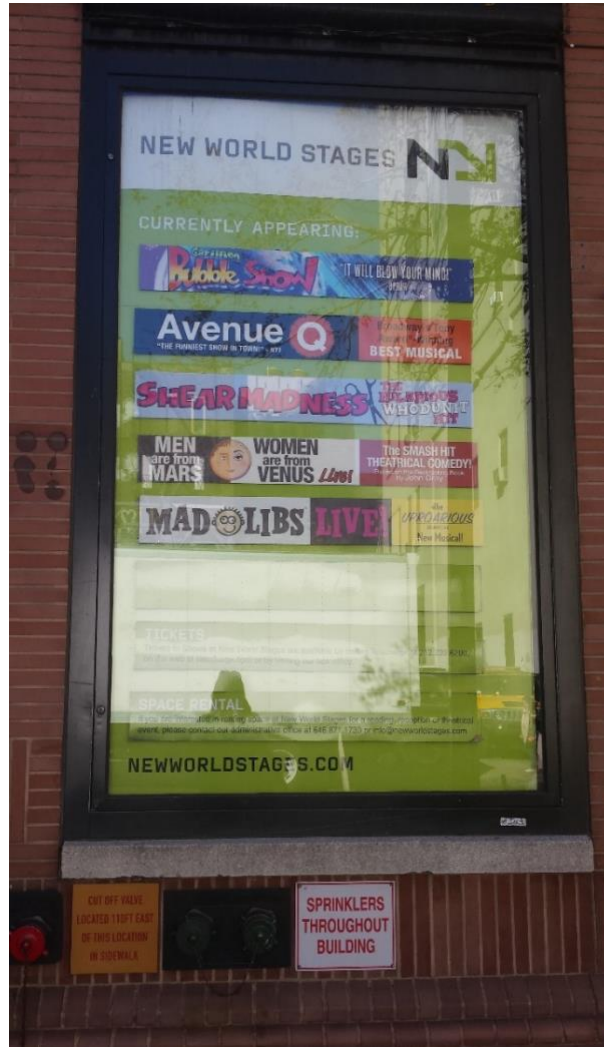

50th Street
Slider Boards