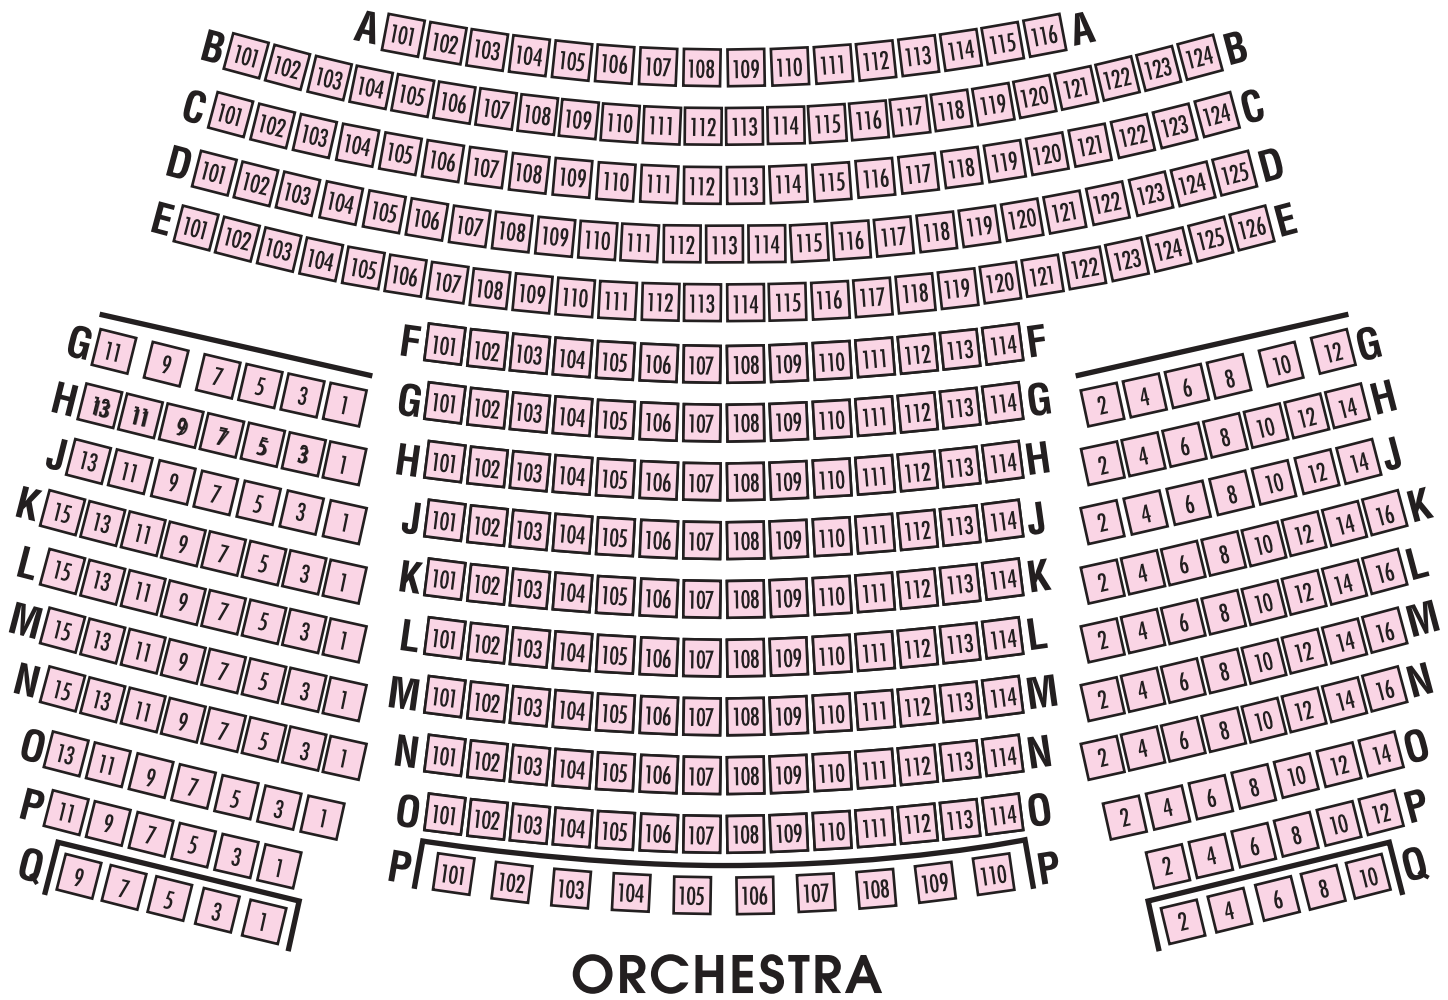

# STAGE 1

## 499 SEATS

## MEZZANINE

MEZZANINE ROW A  
OVERHANGS ORCHESTRA ROW K

**FOR INFORMATION ABOUT WHEELCHAIR ACCESS,  
PLEASE ASK A BOX OFFICE REPRESENTATIVE**