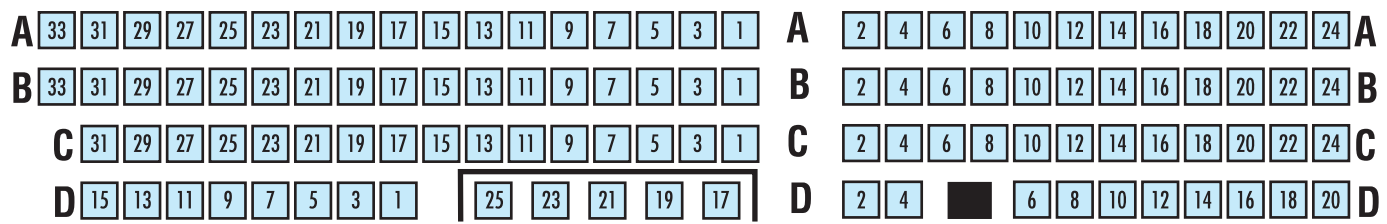

# STAGE 1

## 499 SEATS

## MEZZANINE

MEZZANINE ROW A  
OVERHANGS ORCHESTRA ROW K

**FOR INFORMATION ABOUT WHEELCHAIR ACCESS,  
PLEASE ASK A BOX OFFICE REPRESENTATIVE**