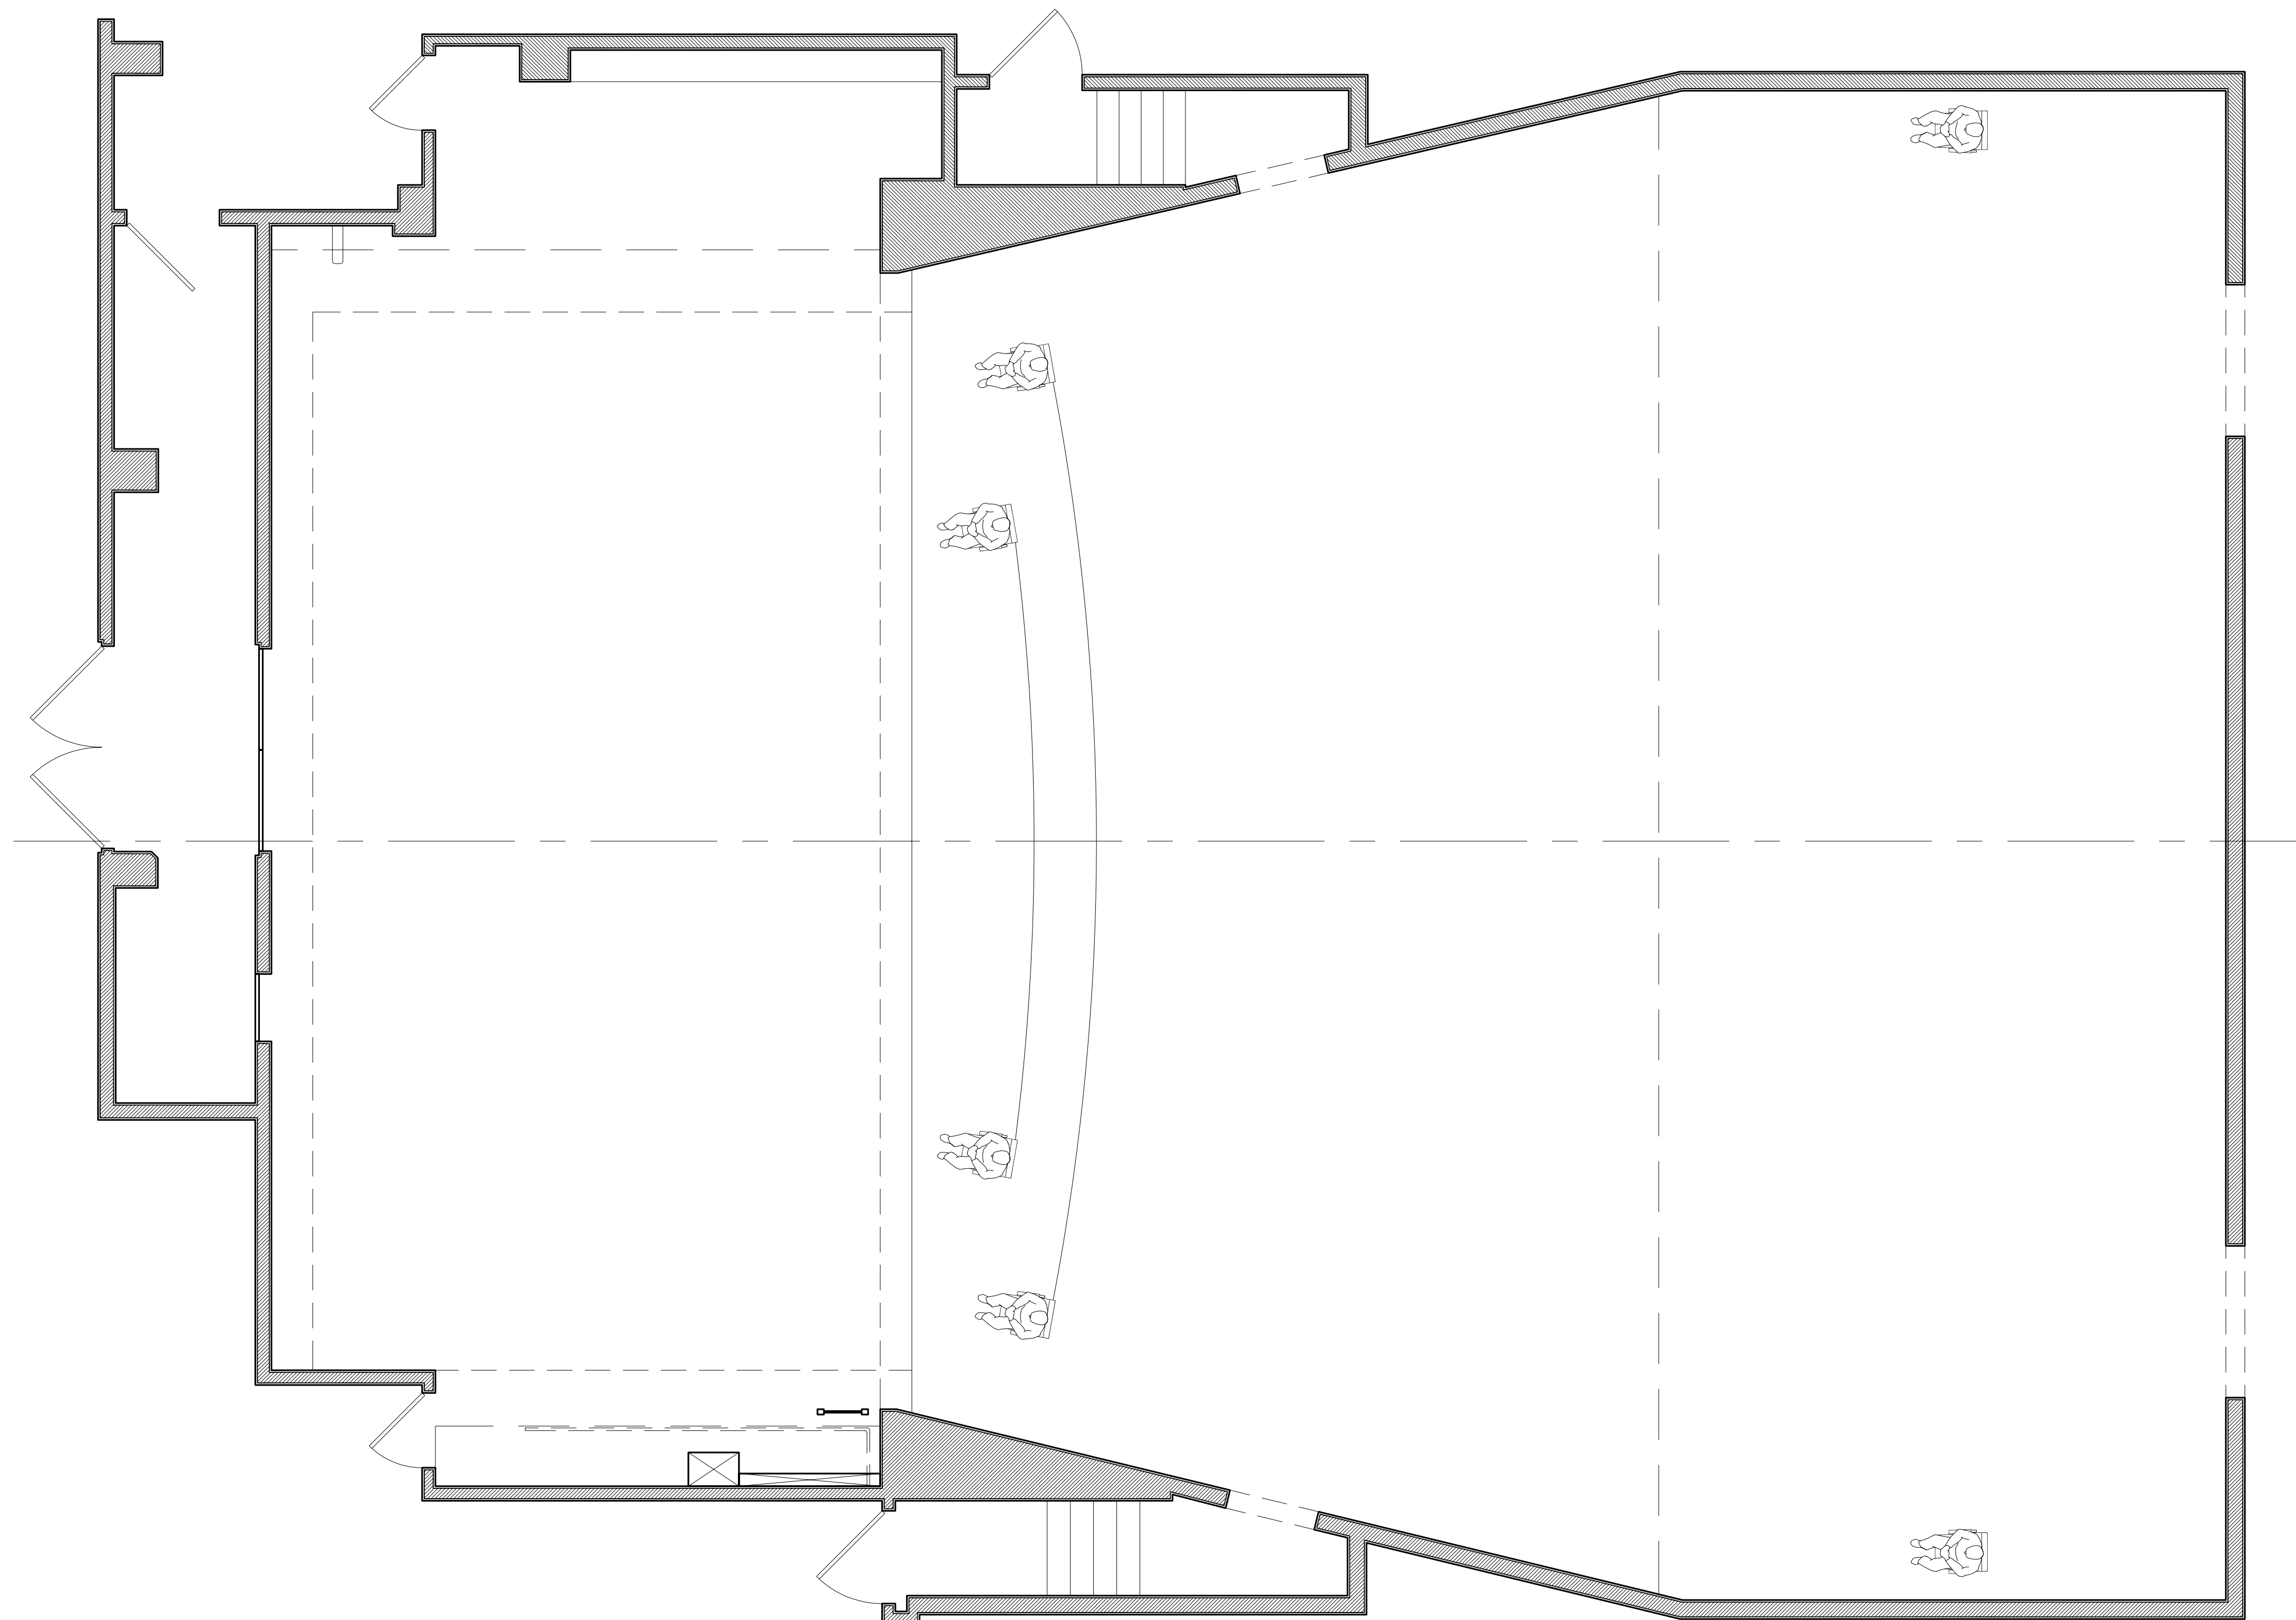

STAGE 3: PLAN VIEW
SCALE: 1/2" = 1'-0"

STAGE 3: PLAN VIEW
SCALE: 1/4" = 1'-0"

NEW WORLD STAGES 

STAGE 3: SECTION FROM CENTER, LOOKING STAGE LEFT
SCALE: 1/4" = 1'-0"

STAGE 3: SECTION FROM CENTER, LOOKING STAGE LEFT
SCALE: 1/2" = 1'-0"