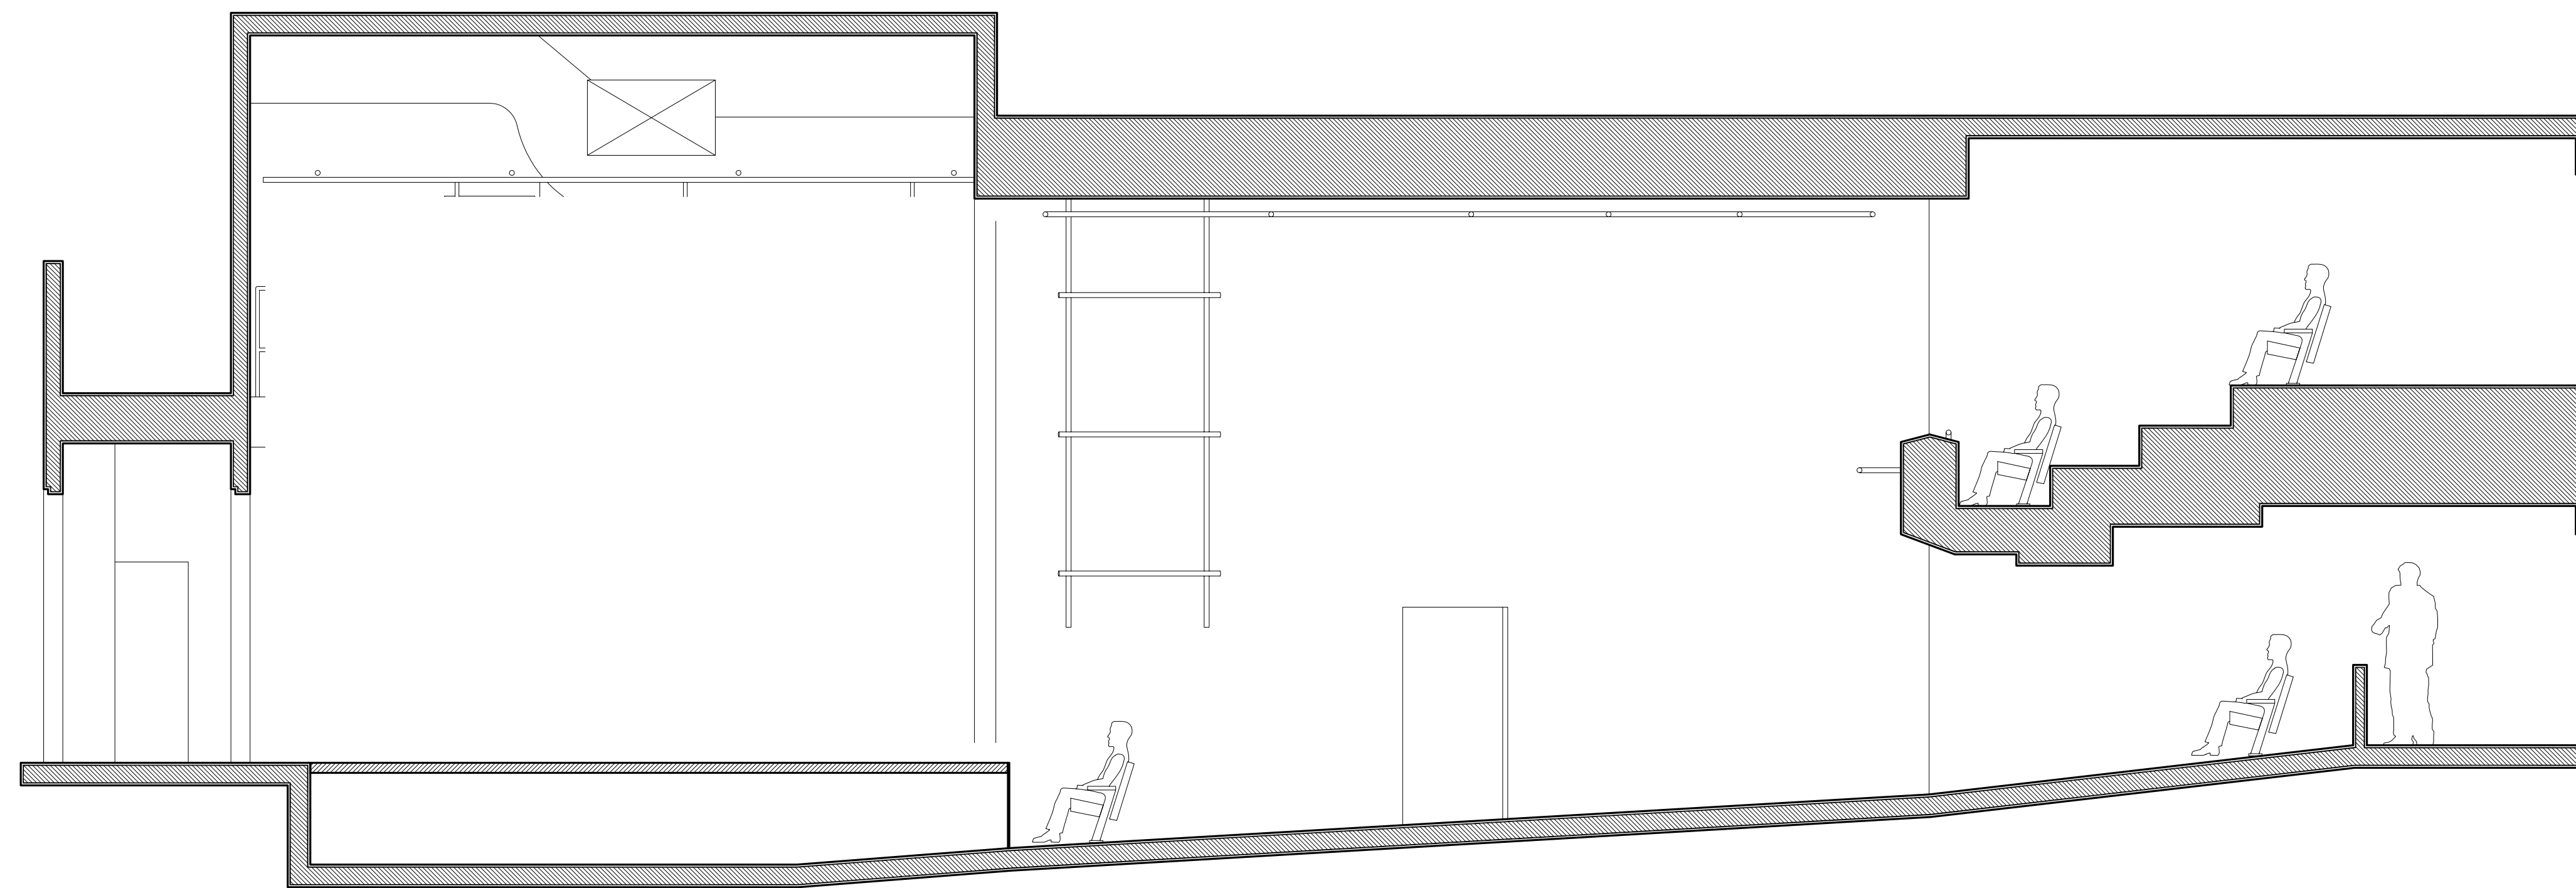

STAGE 3: PLAN VIEW
SCALE: 1/2" = 1'-0"

STAGE 3: PLAN VIEW
SCALE: 1/4" = 1'-0"

NEW WORLD STAGES 

STAGE 3: SECTION FROM CENTER, LOOKING STAGE LEFT
SCALE: 1/4" = 1'-0"

STAGE 3: SECTION FROM CENTER, LOOKING STAGE LEFT
SCALE: 1/2" = 1'-0"