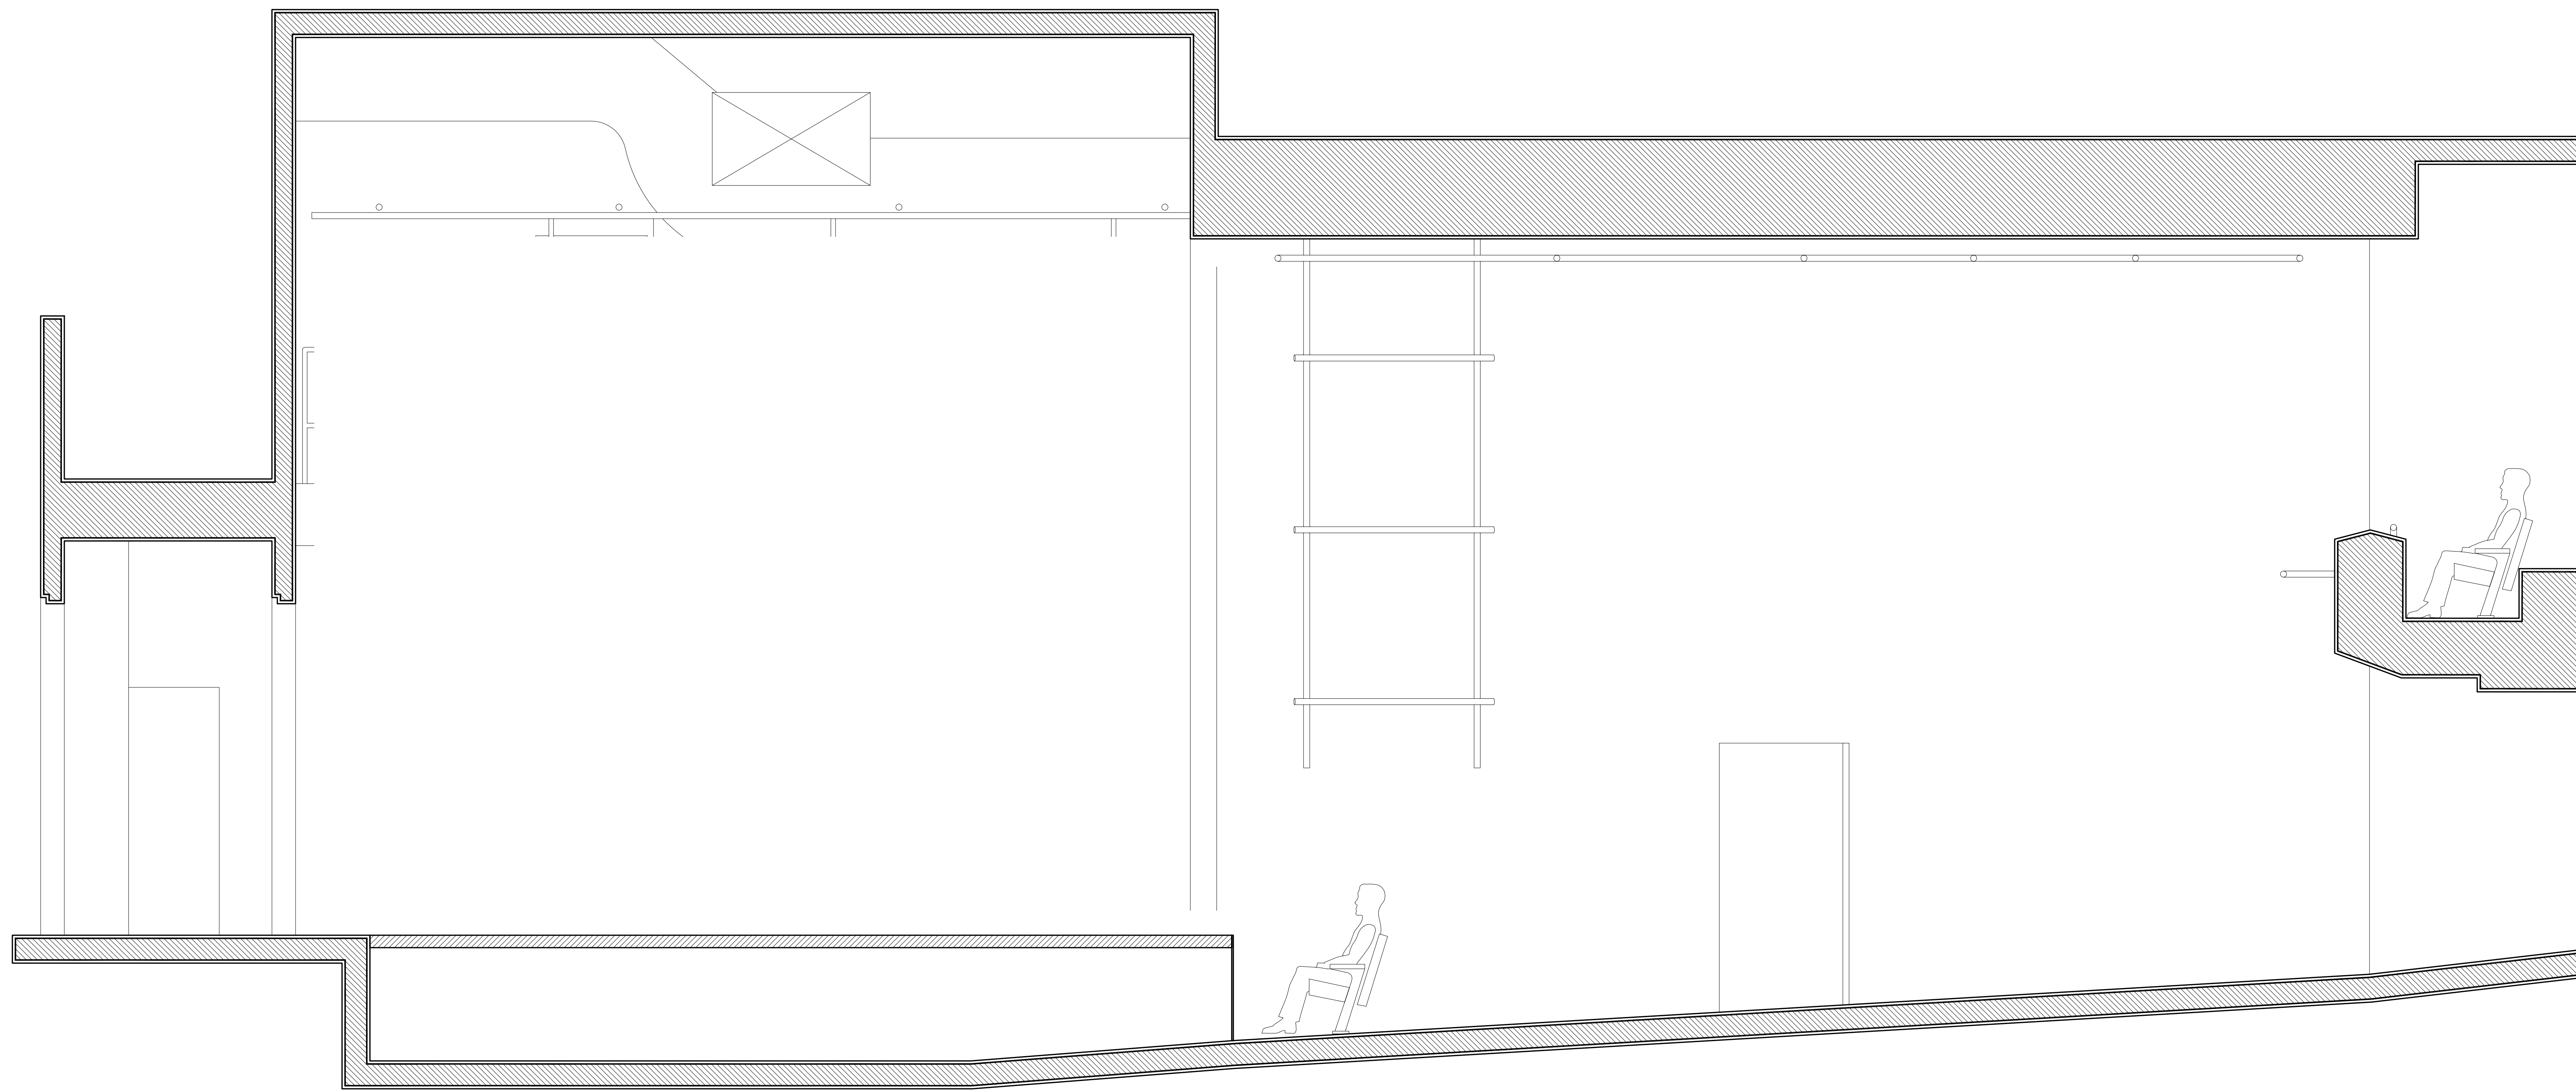

STAGE 3: PLAN VIEW
SCALE: 1/2" = 1'-0"

STAGE 3: PLAN VIEW
SCALE: 1/4" = 1'-0"

NEW WORLD STAGES 

STAGE 3: SECTION FROM CENTER, LOOKING STAGE LEFT
SCALE: 1/4" = 1'-0"

STAGE 3: SECTION FROM CENTER, LOOKING STAGE LEFT
SCALE: 1/2" = 1'-0"